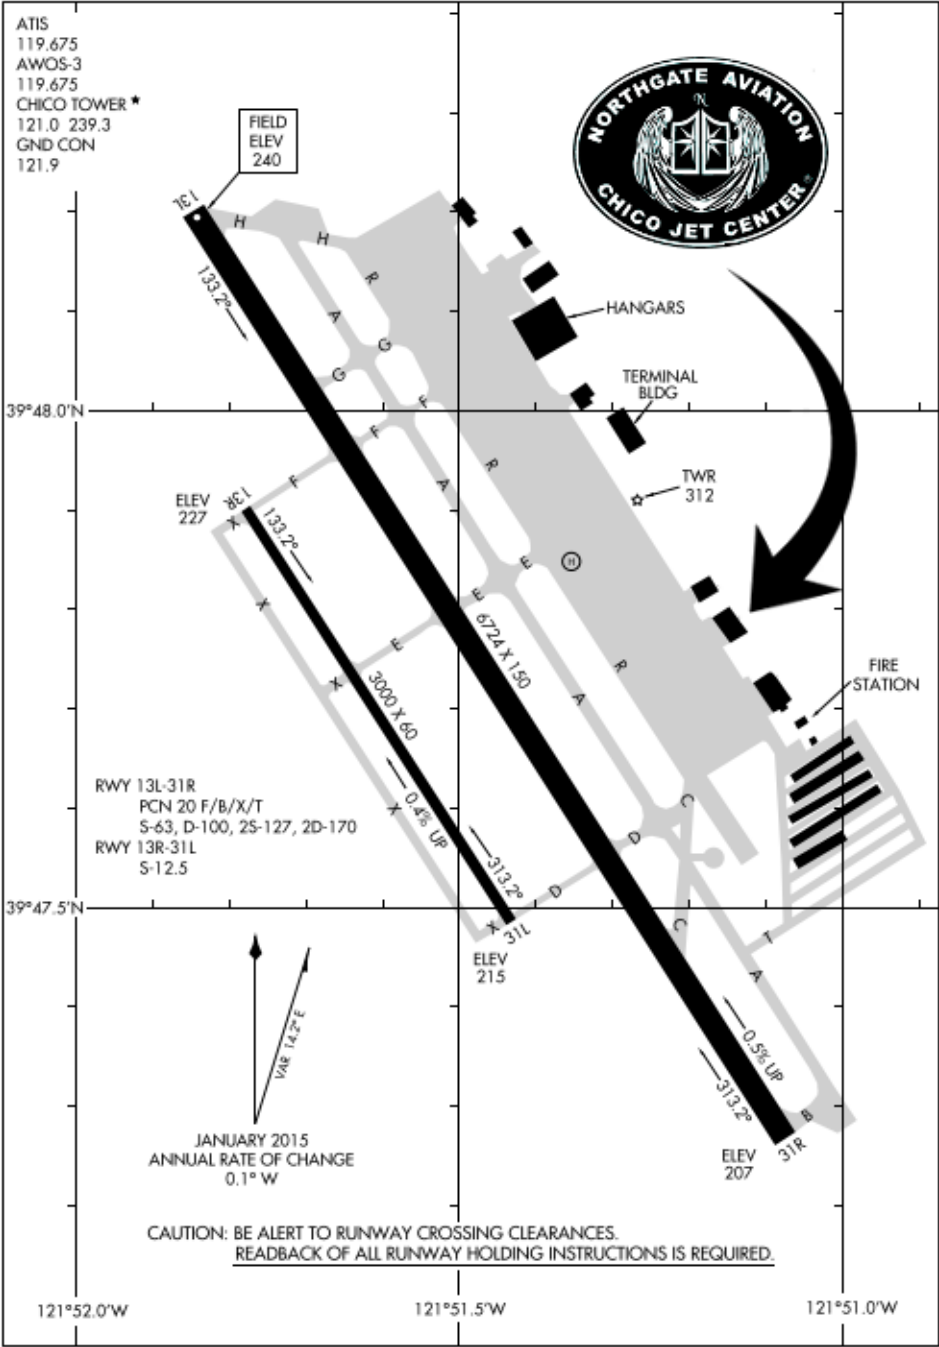

AIRPORT DIAGRAM

AL-557 (FAA)

CHICO MUNI (CIC)
CHICO, CALIFORNIA

ATIS
 119.675
 AWOS-3
 119.675
 CHICO TOWER *
 121.0 239.3
 GND CON
 121.9

SW-2, 12 NOV 2015 to 10 DEC 2015

SW-2, 12 NOV 2015 to 10 DEC 2015

AIRPORT DIAGRAM

CHICO, CALIFORNIA
CHICO MUNI (CIC)